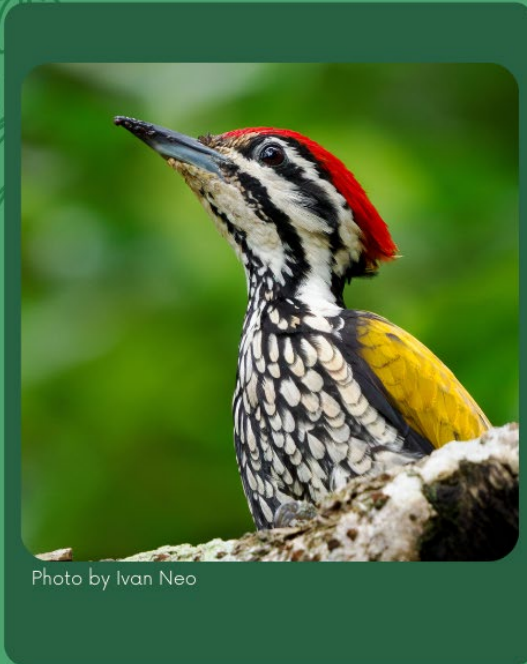

## Species of the Month 4/2024 || Common Flameback

5 Apr 2024 || TO NUS Community

The Common Flameback is one of the most commonly seen woodpeckers in Singapore. It's easy to see where it gets its name from – both male and female species have a golden yellow back!

## SPECIES OF THE MONTH

ISSUE 89 | APRIL 2024

Photo by Ivan Neo

### COMMON FLAMEBACK

*Dinopium javanense*

#### APPEARANCE

- The Common Flameback is a distinctive woodpecker species in Singapore with a golden back and scaly front.
- The males have striking red crowns while the females have black crowns bearing some white streaks.